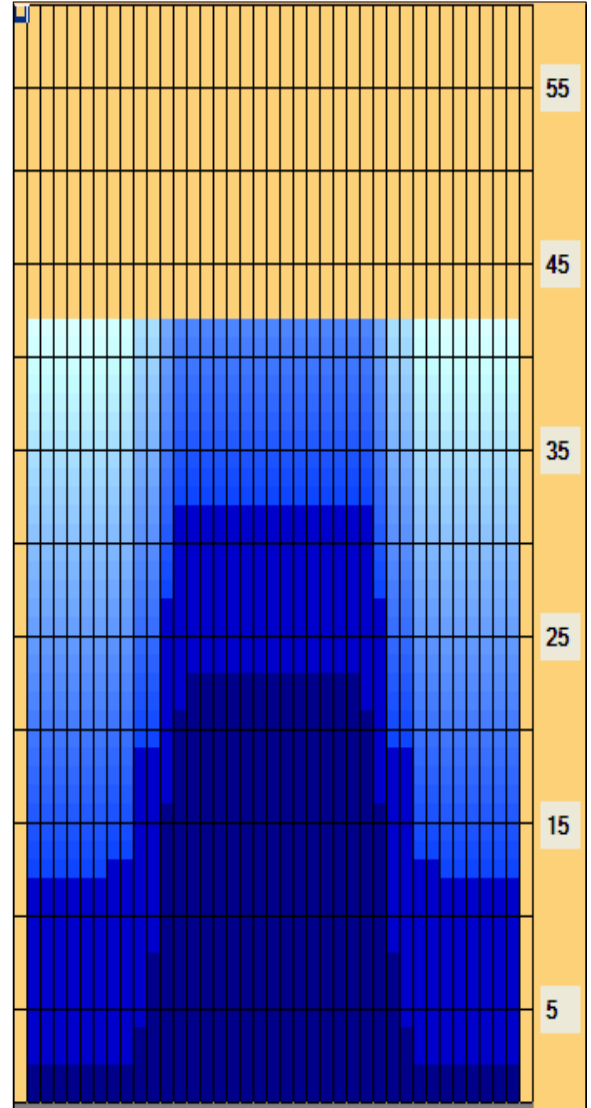

2016 Coppa Argento Femminile

Oil Pattern Distance: 42 Feet **Reverse Brush Drop:** 42 Feet **Oil Per Board:** 50 uL
Forward Oil Total: 13.2 mL **Reverse Oil Total:** 12.15 mL **Volume Oil Total:** 25.35 mL
Forward Boards Crossed: 264 Boards **Reverse Boards Crossed:** 243 Boards **Total Boards Crossed:** 507 Boards

	Start	Stop	Loads	Speed	Crossed	Start	End	Feet	T.Oil
1	2L	2R	3	10	111	0.0	2.8	2.8	5550
2	10L	10R	1	14	21	2.8	4.7	1.9	1050
3	11L	11R	2	14	38	4.7	8.6	3.9	1900
4	12L	12R	3	18	51	8.6	16.2	7.6	2550
5	13L	13R	2	18	30	16.2	21.3	5.1	1500
6	14L	14R	1	18	13	21.3	23.8	2.5	650
7	2L	2R	0	22	0	23.8	26.0	2.2	0
8	2L	2R	0	26	0	26.0	36.0	10.0	0
9	2L	2R	0	26	0	36.0	42.0	6.0	0

Conditioner:
Type In or Select One

TransferType:
Type In or Select One

Forward

Reverse

Combined

Buff

	Start	Stop	Loads	Speed	Crossed	Start	End	Feet	T.Oil
1	2L	2R	0	30	0	42.0	32.0	-10.0	0
2	13L	13R	2	18	30	32.0	26.9	-5.1	1500
3	12L	12R	3	18	51	26.9	19.3	-7.6	2550
4	10L	10R	3	14	63	19.3	13.4	-5.9	3150
5	8L	8R	1	14	25	13.4	11.5	-1.9	1250
6	2L	2R	2	14	74	11.5	7.6	-3.9	3700
7	2L	2R	0	10	0	7.6	0.0	-7.6	0

Navigation: Forward Reverse More

Item	3L-7L:18L-18R	8L-12L:18L-18R	13L-17L:18L-18R	18L-18R:17R-13R	18L-18R:12R-8R	18L-18R:7R-3R
Description	Outside Track:Middle	Middle Track:Middle	Inside Track:Middle	Middle: Inside Track	Middle:Middle Track	Middle:Outside Track
Track Zone Ratio	4.6	2.21	1.01	1.01	2.21	4.6