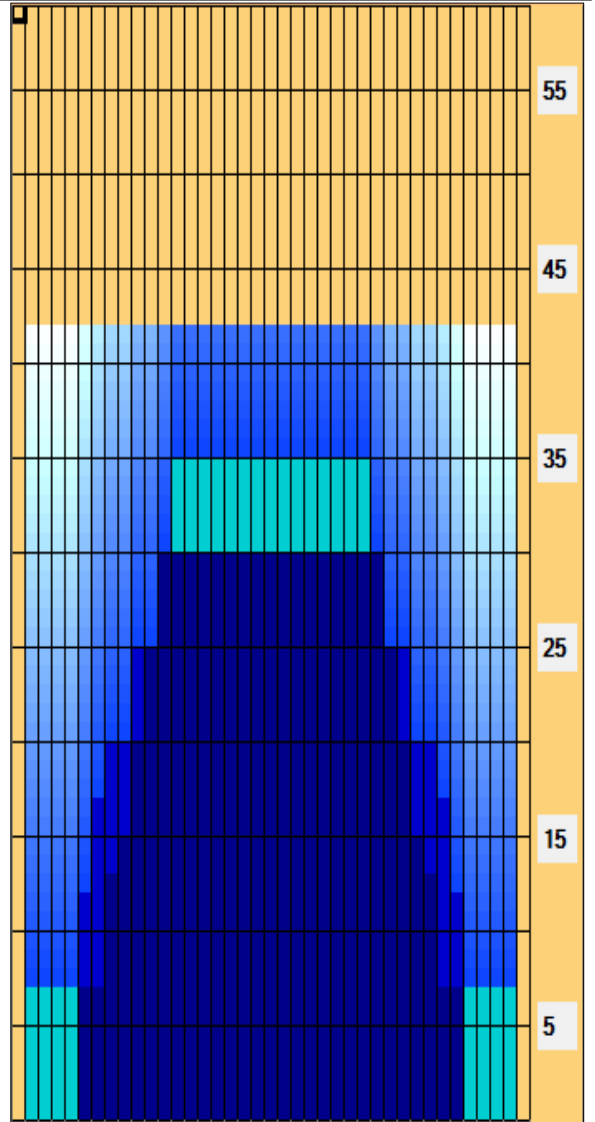

CAMPIONATO ITALIANO WORLD CUP FEMMINILE 2023

Oil Pattern Distance: 42 Feet **Reverse Brush Drop:** 42 Feet **Oil Per Board:** 50 uL
Forward Oil Total: 20.1 mL **Reverse Oil Total:** 9.2 mL **Volume Oil Total:** 29.3 mL
Forward Boards Crossed: 402 Boards **Reverse Boards Crossed:** 184 Boards **Total Boards Crossed:** 586 Boards

Start	Stop	Loads	Speed	Crossed	Start	End	Feet	T.Oil
1	2L 2R	5	14	185	0.0	7.9	7.9	9250
2	8L 8R	2	18	50	7.9	13.0	5.1	2500
3	9L 9R	1	18	23	13.0	15.5	2.5	1150
4	10L 10R	2	18	42	15.5	20.6	5.1	2100
5	11L 11R	2	18	38	20.6	25.7	5.1	1900
6	12L 12R	2	18	34	25.7	30.8	5.1	1700
7	13L 13R	2	18	30	30.8	35.9	5.1	1500
8	2L 2R	0	22	0	35.9	42.0	6.1	0

Conditioner:
 Type In or Select One

 TransferType:
 Type In or Select One

- Forward
- Reverse
- Combined
- Buff

Forward Reverse More

Start	Stop	Loads	Speed	Crossed	Start	End	Feet	T.Oil
1	2L 2R	0	30	0	42.0	30.0	-12.0	0
2	12L 12R	2	18	34	30.0	24.9	-5.1	1700
3	10L 10R	2	18	42	24.9	19.8	-5.1	2100
4	8L 8R	1	18	25	19.8	17.3	-2.5	1250
5	7L 7R	2	18	54	17.3	12.2	-5.1	2700
6	6L 6R	1	18	29	12.2	9.7	-2.5	1450
7	2L 2R	0	14	0	9.7	0.0	-9.7	0

Forward Reverse More

Item	3L-7L:18L-18R	8L-12L:18L-18R	13L-17L:18L-18R	18L-18R:17R-13R	18L-18R:12R-8R	18L-18R:7R-3R
Description	Outside Track:Middle	Middle Track:Middle	Inside Track:Middle	Middle: Inside Track	Middle:Middle Track	Middle:Outside Track
Track Zone Ratio	4.14	1.52	1	1	1.52	4.14