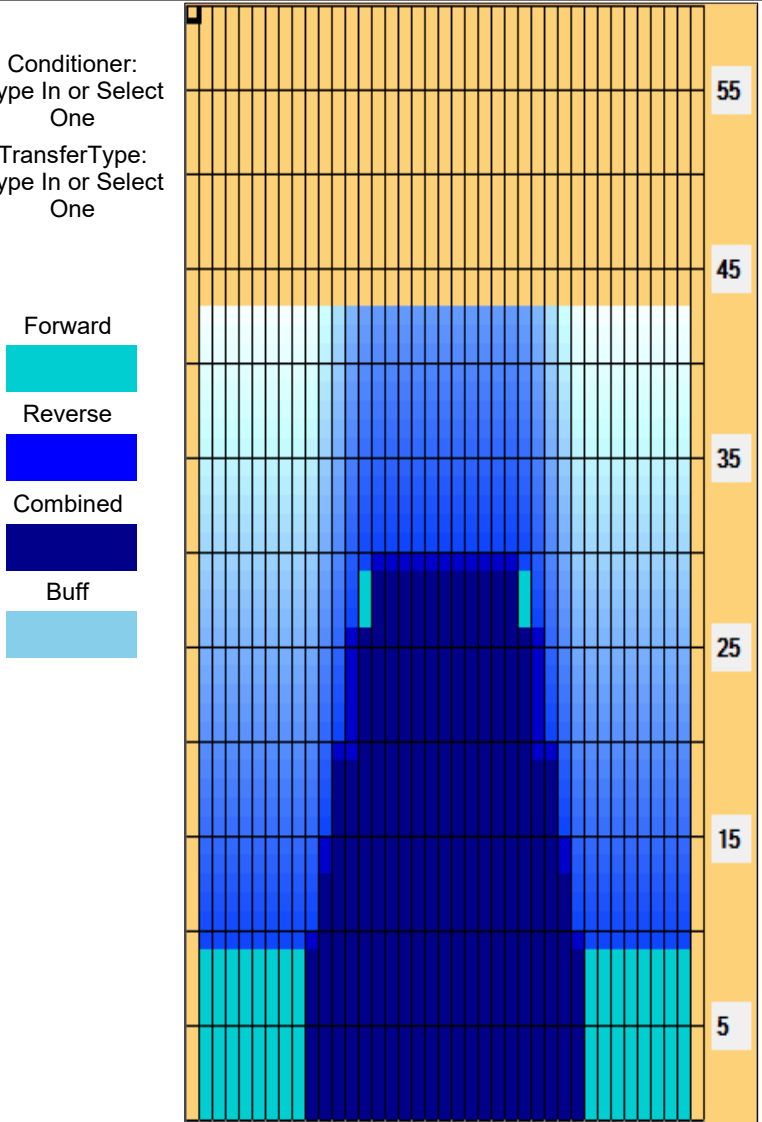

FINALE ITALIANA CADETTI MODENA 2023

Oil Pattern Distance: 43 Feet **Reverse Brush Drop:** 43 Feet **Oil Per Board:** 50 uL
Forward Oil Total: 18.15 mL **Reverse Oil Total:** 6.7 mL **Volume Oil Total:** 24.85 mL
Forward Boards Crossed: 363 Boards **Reverse Boards Crossed:** 134 Boards **Total Boards Crossed:** 497 Boards

Start	Stop	Loads	Speed	Crossed	Start	End	Feet	T.Oil
1	2L 2R	6	14	222	0.0	9.9	9.9	11100
2	11L 11R	2	14	38	9.9	13.8	3.9	1900
3	12L 12R	3	14	51	13.8	19.7	5.9	2550
4	14L 14R	4	18	52	19.7	29.9	10.2	2600
5	2L 2R	0	22	0	29.9	35.0	5.1	0
6	2L 2R	0	26	0	35.0	43.0	8.0	0

Conditioner: Type In or Select One
 TransferType: Type In or Select One

Forward
 Reverse
 More

Start	Stop	Loads	Speed	Crossed	Start	End	Feet	T.Oil
1	2L 2R	0	30	0	43.0	30.0	-13.0	0
2	15L 15R	1	26	11	30.0	26.4	-3.6	550
3	13L 13R	2	22	30	26.4	20.2	-6.2	1500
4	12L 12R	2	18	34	20.2	15.1	-5.1	1700
5	11L 11R	2	18	38	15.1	10.0	-5.1	1900
6	10L 10R	1	18	21	10.0	7.5	-2.5	1050
7	2L 2R	0	14	0	7.5	0.0	-7.5	0

Forward
 Reverse
 More

OIL CURVE

Item	3L-7L:18L-18R	8L-12L:18L-18R	13L-17L:18L-18R	18L-18R:17R-13R	18L-18R:12R-8R	18L-18R:7R-3R
Description	Outside Track:Middle	Middle Track:Middle	Inside Track:Middle	Middle: Inside Track	Middle:Middle Track	Middle:Outside Track
Track Zone Ratio	3.83	2.5	1.06	1.06	2.5	3.83