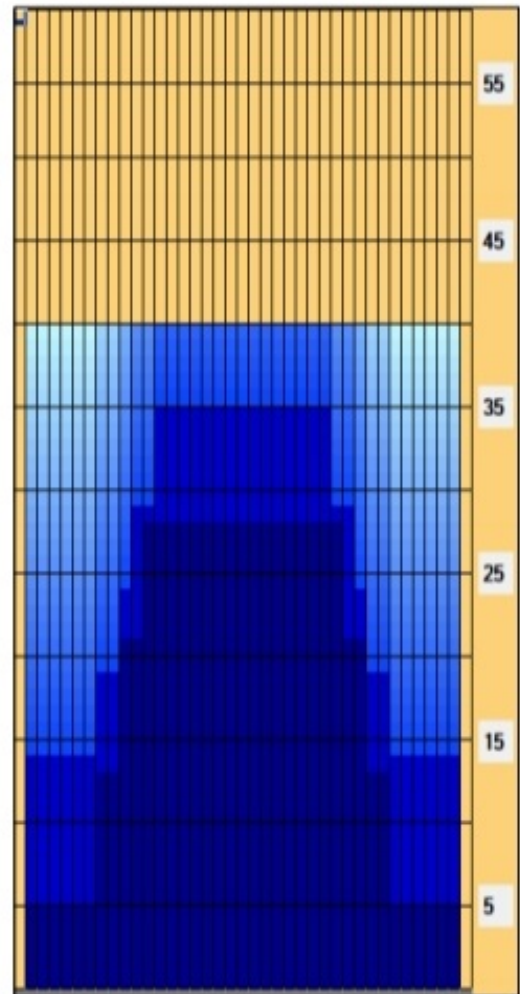

Camp. It. Seniores 2020 - Reno Bowling - Bologna

Oil Pattern Distance: **40 Feet** Reverse Brush Drop: **40 Feet** Oil Per Board: **45 uL**
 Forward Oil Total: **15.165 mL** Reverse Oil Total: **10.53 mL** Volume Oil Total: **25.695 mL**
 Forward Boards Crossed: **337 Boards** Reverse Boards Crossed: **234 Boards** Total Boards Crossed: **571 Boards**

	Start	Stop	Loads	Speed	Crossed	Start	End	Feet	T.Oil
1	2L	2R	4	14	148	0.0	5.9	5.9	6660
2	8L	8R	3	18	75	5.9	13.5	7.6	3375
3	10L	10R	3	18	63	13.5	21.1	7.6	2835
4	12L	12R	3	18	51	21.1	28.7	7.6	2295
5	2L	2R	0	22	0	28.7	35.0	6.3	0
6	2L	2R	0	26	0	35.0	40.0	5.0	0

Navigation: Forward Reverse More

	Start	Stop	Loads	Speed	Crossed	Start	End	Feet	T.Oil
1	2L	2R	0	26	0	40.0	35.0	-5.0	0
2	13L	13R	2	22	30	35.0	28.8	-6.2	1350
3	11L	11R	2	18	38	28.8	23.7	-5.1	1710
4	10L	10R	2	18	42	23.7	18.6	-5.1	1890
5	8L	8R	2	18	50	18.6	13.5	-5.1	2250
6	2L	2R	2	18	74	13.5	8.4	-5.1	3330
7	2L	2R	0	14	0	8.4	0.0	-8.4	0

Navigation: Forward Reverse More

CLEANER: Defense - C

Conditioner:
Type In or Select One
TransferType:
Type In or Select One

- Forward
- Reverse
- Combined
- Buff

Item Description	3L-7L:18L-18R Outside Track:Middle	8L-12L:18L-18R Middle Track:Middle	13L-17L:18L-18R Inside Track:Middle	18L-18R:17R-13R Middle: Inside Track	18L-18R:12R-8R Middle:Middle Track	18L-18R:7R-3R Middle:Outside Track
Track Zone Ratio	3.83	1.49	1	1	1.49	3.83