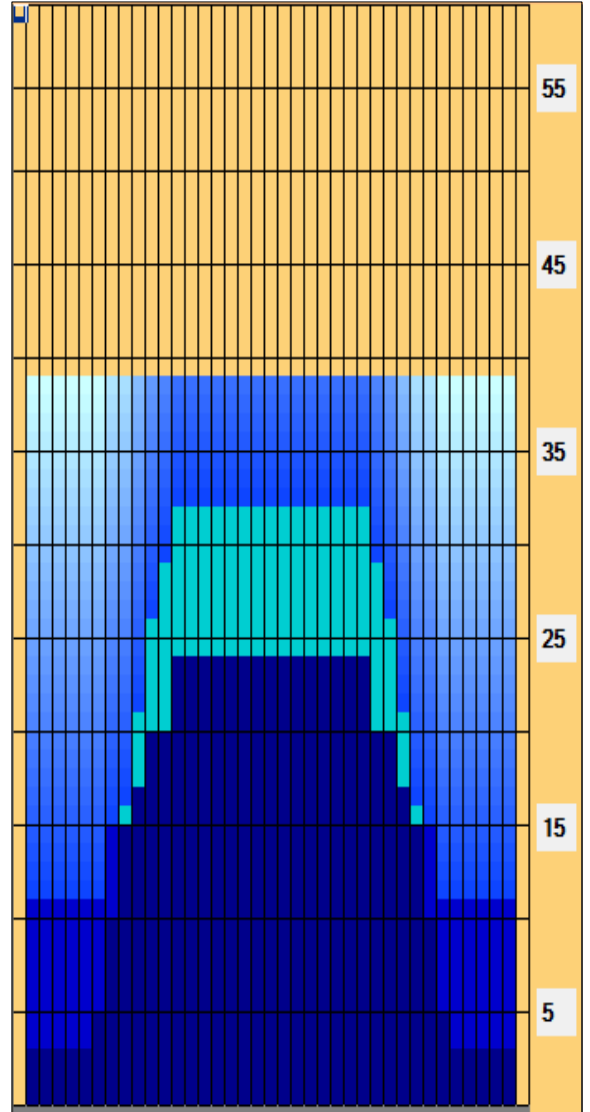

FINALE ITALIANA SILVER CUP FEMMINILE 2020

Oil Pattern Distance:	39 Feet	Reverse Brush Drop:	31 Feet	Oil Per Board:	50 uL
Forward Oil Total:	17.3 mL	Reverse Oil Total:	7.1 mL	Volume Oil Total:	24.4 mL
Forward Boards Crossed:	346 Boards	Reverse Boards Crossed:	142 Boards	Total Boards Crossed:	488 Boards

	Start	Stop	Loads	Speed	Crossed	Start	End	Feet	T.Oil
1	2L	2R	3	14	111	0.0	3.9	3.9	5550
2	7L	7R	1	14	27	3.9	5.8	1.9	1350
3	8L	8R	2	18	50	5.8	10.9	5.1	2500
4	9L	9R	2	18	46	10.9	16.0	5.1	2300
5	10L	10R	2	18	42	16.0	21.1	5.1	2100
6	11L	11R	2	18	38	21.1	26.2	5.1	1900
7	12L	12R	1	22	17	26.2	29.3	3.1	850
8	13L	13R	1	22	15	29.3	32.4	3.1	750
9	2L	2R	0	30	0	32.4	39.0	6.6	0

	Start	Stop	Loads	Speed	Crossed	Start	End	Feet	T.Oil
1	2L	2R	0	30	0	39.0	24.0	-15.0	0
2	13L	13R	1	26	15	24.0	20.4	-3.6	750
3	11L	11R	1	22	19	20.4	17.3	-3.1	950
4	10L	10R	1	18	21	17.3	14.8	-2.5	1050
5	8L	8R	2	14	50	14.8	10.9	-3.9	2500
6	2L	2R	1	14	37	10.9	9.0	-1.9	1850
7	2L	2R	0	10	0	9.0	0.0	-9.0	0

Conditioner:
Type In or Select One

TransferType:
Type In or Select One

Forward

Reverse

Combined

Buff

Item	3L-7L:18L-18R	8L-12L:18L-18R	13L-17L:18L-18R	18L-18R:17R-13R	18L-18R:12R-8R	18L-18R:7R-3R
Description	Outside Track:Middle	Middle Track:Middle	Inside Track:Middle	Middle:Inside Track	Middle:Middle Track	Middle:Outside Track
Track Zone Ratio	4.76	1.45	1	1	1.45	4.76