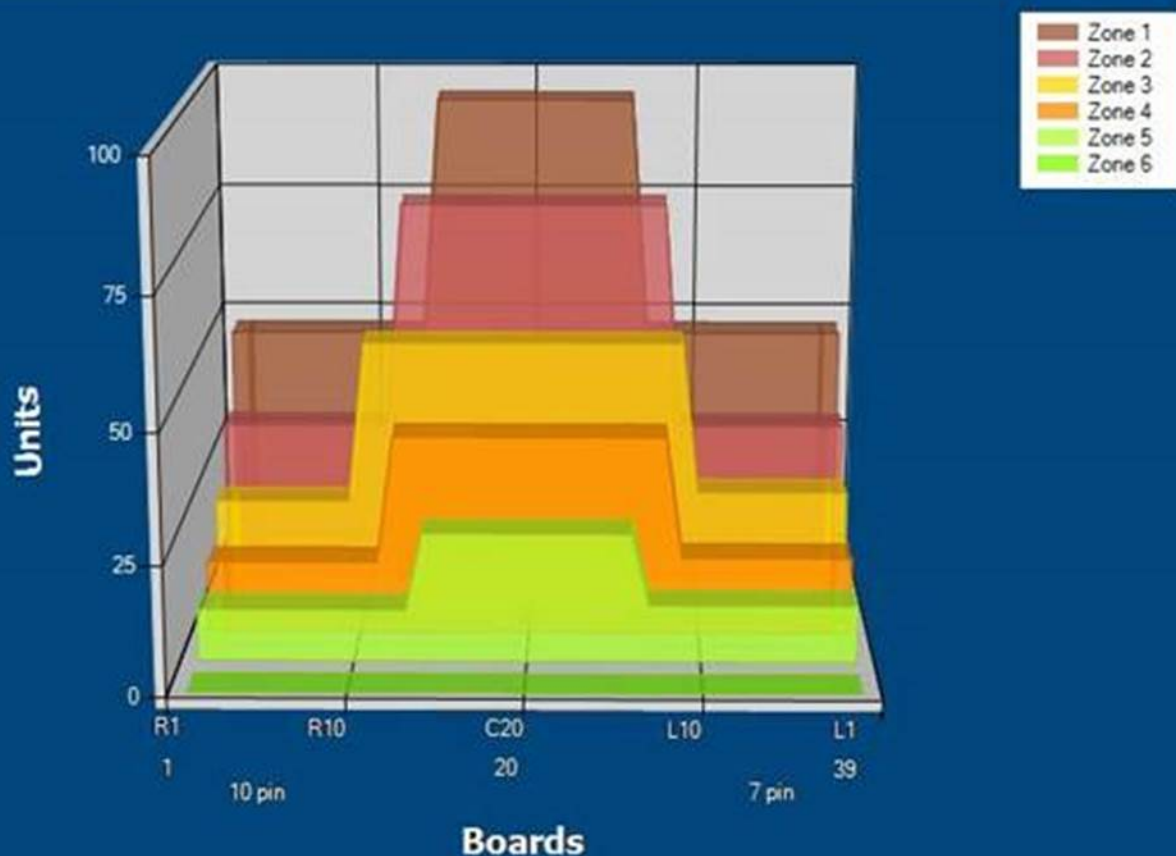

## Zone Configuration

Cleaner Transition

Mode: Clean and Condition  
Speed: Max Clean  
Start Cleaner Spray: 0 feet  
Start Squeegee: 0 feet  
Start Conditioning: 6 Inches  
Split Pattern: No