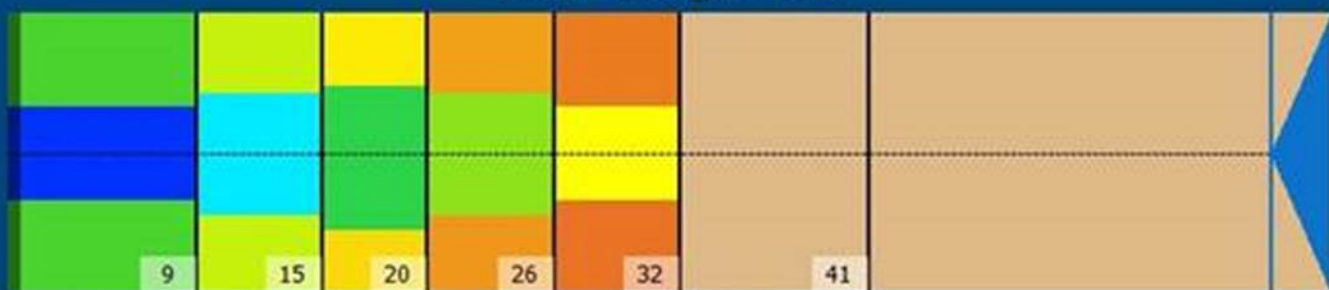

# 2013 BIC

Conditioner: Brunswick Connect  
Cleaner: Brunswick MAX10

## Zone Configuration

Cleaner Transition

Mode: Clean and Condition  
Speed: Max Clean  
Start Cleaner Spray: 0 feet  
Start Squeegee: 0 feet  
Start Conditioning: 6 Inches  
Split Pattern: No