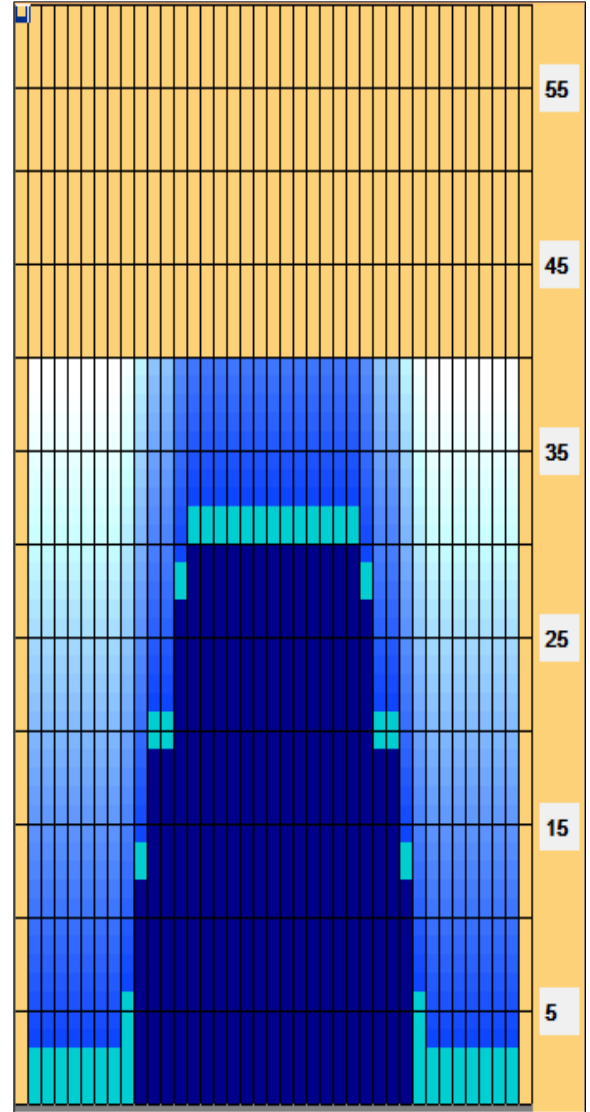

FINALE ITALIANA ESORDIENTI 2022

Oil Pattern Distance:	40 Feet	Reverse Brush Drop:	40 Feet	Oil Per Board:	50 uL
Forward Oil Total:	15.6 mL	Reverse Oil Total:	7.85 mL	Volume Oil Total:	23.45 mL
Forward Boards Crossed:	312 Boards	Reverse Boards Crossed:	157 Boards	Total Boards Crossed:	469 Boards

	Start	Stop	Loads	Speed	Crossed	Start	End	Feet	T.Oil
1	2L	2R	3	14	111	0.0	3.9	3.9	5550
2	9L	9R	1	18	23	3.9	6.4	2.5	1150
3	10L	10R	3	18	63	6.4	14.0	7.6	3150
4	11L	11R	3	18	57	14.0	21.6	7.6	2850
5	13L	13R	3	18	45	21.6	29.2	7.6	2250
6	14L	14R	1	22	13	29.2	32.3	3.1	650
7	2L	2R	0	22	0	32.3	34.0	1.7	0
8	2L	2R	0	26	0	34.0	40.0	6.0	0

Conditioner:
Type In or Select One

TransferType:
Type In or Select One

Forward

Reverse

Combined

Buff

	Start	Stop	Loads	Speed	Crossed	Start	End	Feet	T.Oil
1	2L	2R	0	30	0	40.0	30.0	-10.0	0
2	14L	14R	1	22	13	30.0	26.9	-3.1	650
3	13L	13R	3	18	45	26.9	19.3	-7.6	2250
4	11L	11R	3	18	57	19.3	11.7	-7.6	2850
5	10L	10R	2	14	42	11.7	7.8	-3.9	2100
6	2L	2R	0	10	0	7.8	0.0	-7.8	0

Reverse Drop Brush 32'. [Download PDF for full description.](#)

Item	3L-7L:18L-18R	8L-12L:18L-18R	13L-17L:18L-18R	18L-18R:17R-13R	18L-18R:12R-8R	18L-18R:7R-3R
Description	Outside Track:Middle	Middle Track:Middle	Inside Track:Middle	Middle:Inside Track	Middle:Middle Track	Middle:Outside Track
Track Zone Ratio	7.67	2.5	1.02	1.02	2.5	7.67