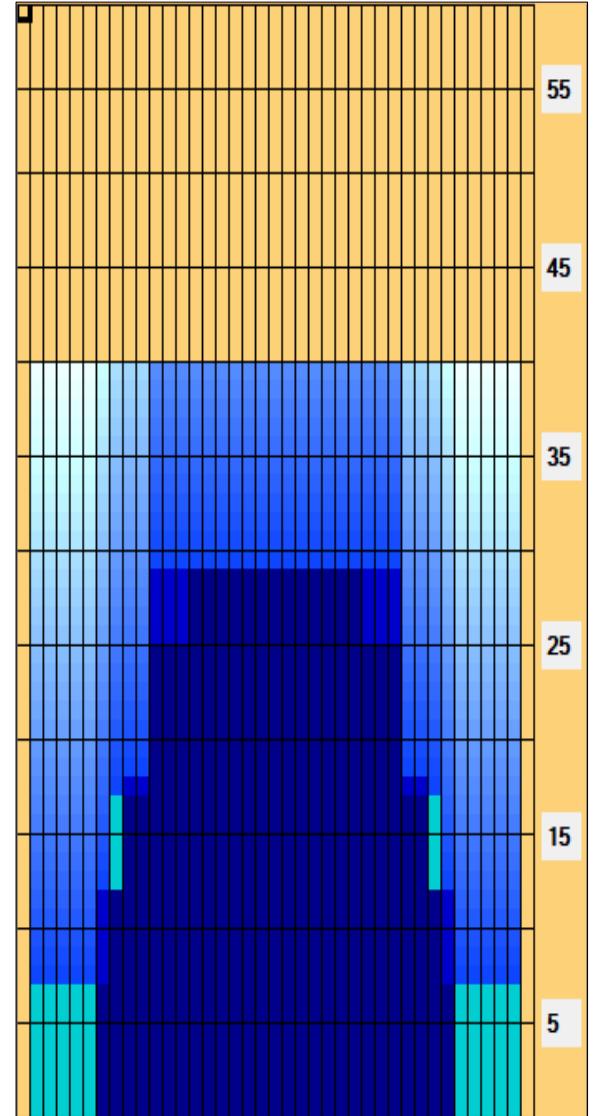

SILVER CUP MASCHILE 2021

Oil Pattern Distance: 40 Feet **Reverse Brush Drop:** 40 Feet **Oil Per Board:** 50 uL
Forward Oil Total: 17.2 mL **Reverse Oil Total:** 7.85 mL **Volume Oil Total:** 25.05 mL
Forward Boards Crossed: 344 Boards **Reverse Boards Crossed:** 157 Boards **Total Boards Crossed:** 501 Boards

Start	Stop	Loads	Speed	Crossed	Start	End	Feet	T.Oil
1	2L 2R	4	18	148	0.0	7.6	7.6	7400
2	8L 8R	4	18	100	7.6	17.8	10.2	5000
3	11L 11R	3	18	57	17.8	25.4	7.6	2850
4	14L 14R	3	10	39	25.4	29.6	4.2	1950
5	16L 16R	0	14	0	29.6	40.0	10.4	0

Start	Stop	Loads	Speed	Crossed	Start	End	Feet	T.Oil
1	2L 2R	0	30	0	40.0	29.0	-11.0	0
2	11L 11R	2	26	38	29.0	21.7	-7.3	1900
3	11L 11R	1	26	19	21.7	18.1	-3.6	950
4	9L 9R	2	22	46	18.1	11.9	-6.2	2300
5	7L 7R	2	14	54	11.9	8.0	-3.9	2700
6	2L 2R	0	14	0	8.0	0.0	-8.0	0

Conditioner:
Type In or Select One

TransferType:
Type In or Select One

Forward

Reverse

Combined

Buff

Item	3L-7L:18L-18R	8L-12L:18L-18R	13L-17L:18L-18R	18L-18R:17R-13R	18L-18R:12R-8R	18L-18R:7R-3R
Description	Outside Track:Middle	Middle Track:Middle	Inside Track:Middle	Middle: Inside Track	Middle:Middle Track	Middle:Outside Track
Track Zone Ratio	4.77	1.5	1.03	1.03	1.5	4.77