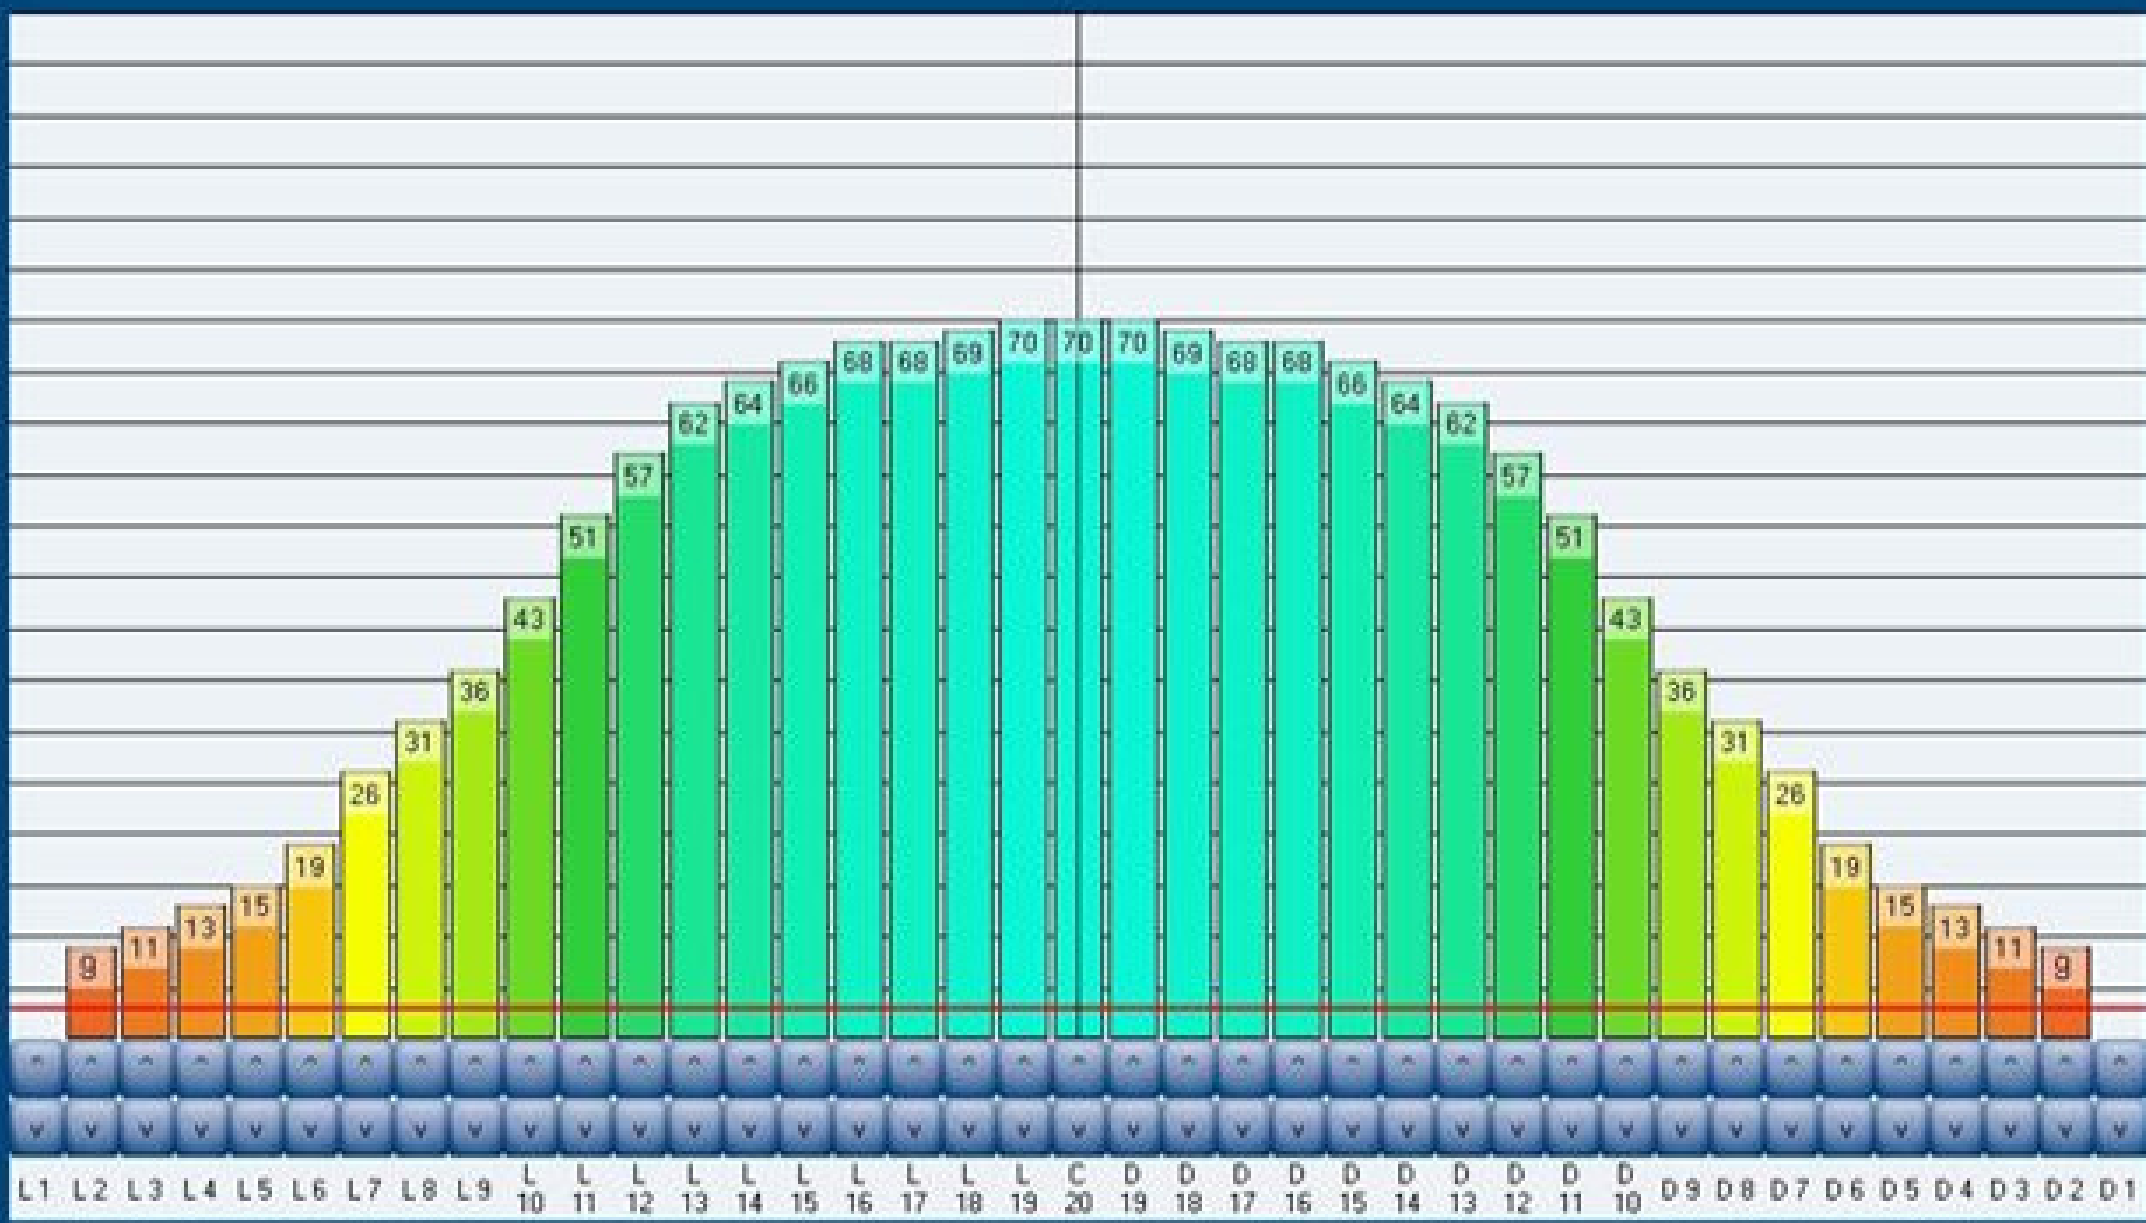

SILVER\_2015

Modalità

- Rimozione Sporco & Olio  Applicazione olio  Rimozione Sporco

Speed

- Quick Clean  Max Clean

Inizio Spuzzo detergente  Feet

Inizio squeeze  Feet

Start Conditioning  Inches

Operazioni d'ivite

- Si  No

Ultimo aggiornamento 21/03/2015 22:57

|        | Average | Ratio   |
|--------|---------|---------|
| Left   | 37.8    | 2.3 : 1 |
| Right  | 37.8    | 2.3 : 1 |
| Centre | 88.0    |         |

Cancel OK

|        | Average | Ratio   |
|--------|---------|---------|
| Left   | 16.8    | 4.1 : 1 |
| Right  | 16.8    | 4.1 : 1 |
| Centre | 69.6    |         |

Cancel OK

|        | Average | Ratio |
|--------|---------|-------|
| Left   | 11.8    | 4.0:1 |
| Right  | 11.8    | 4.0:1 |
| Centre | 47.0    |       |

Cancel OK

|        | Average | Ratio |
|--------|---------|-------|
| Left   | 7.0     | 4.0:1 |
| Right  | 7.0     | 4.0:1 |
| Centre | 28.0    |       |

Cancel OK

|        | Average | Ratio   |
|--------|---------|---------|
| Left   | 0.4     | 2.5 : 1 |
| Right  | 0.4     | 2.5 : 1 |
| Centre | 1.0     |         |