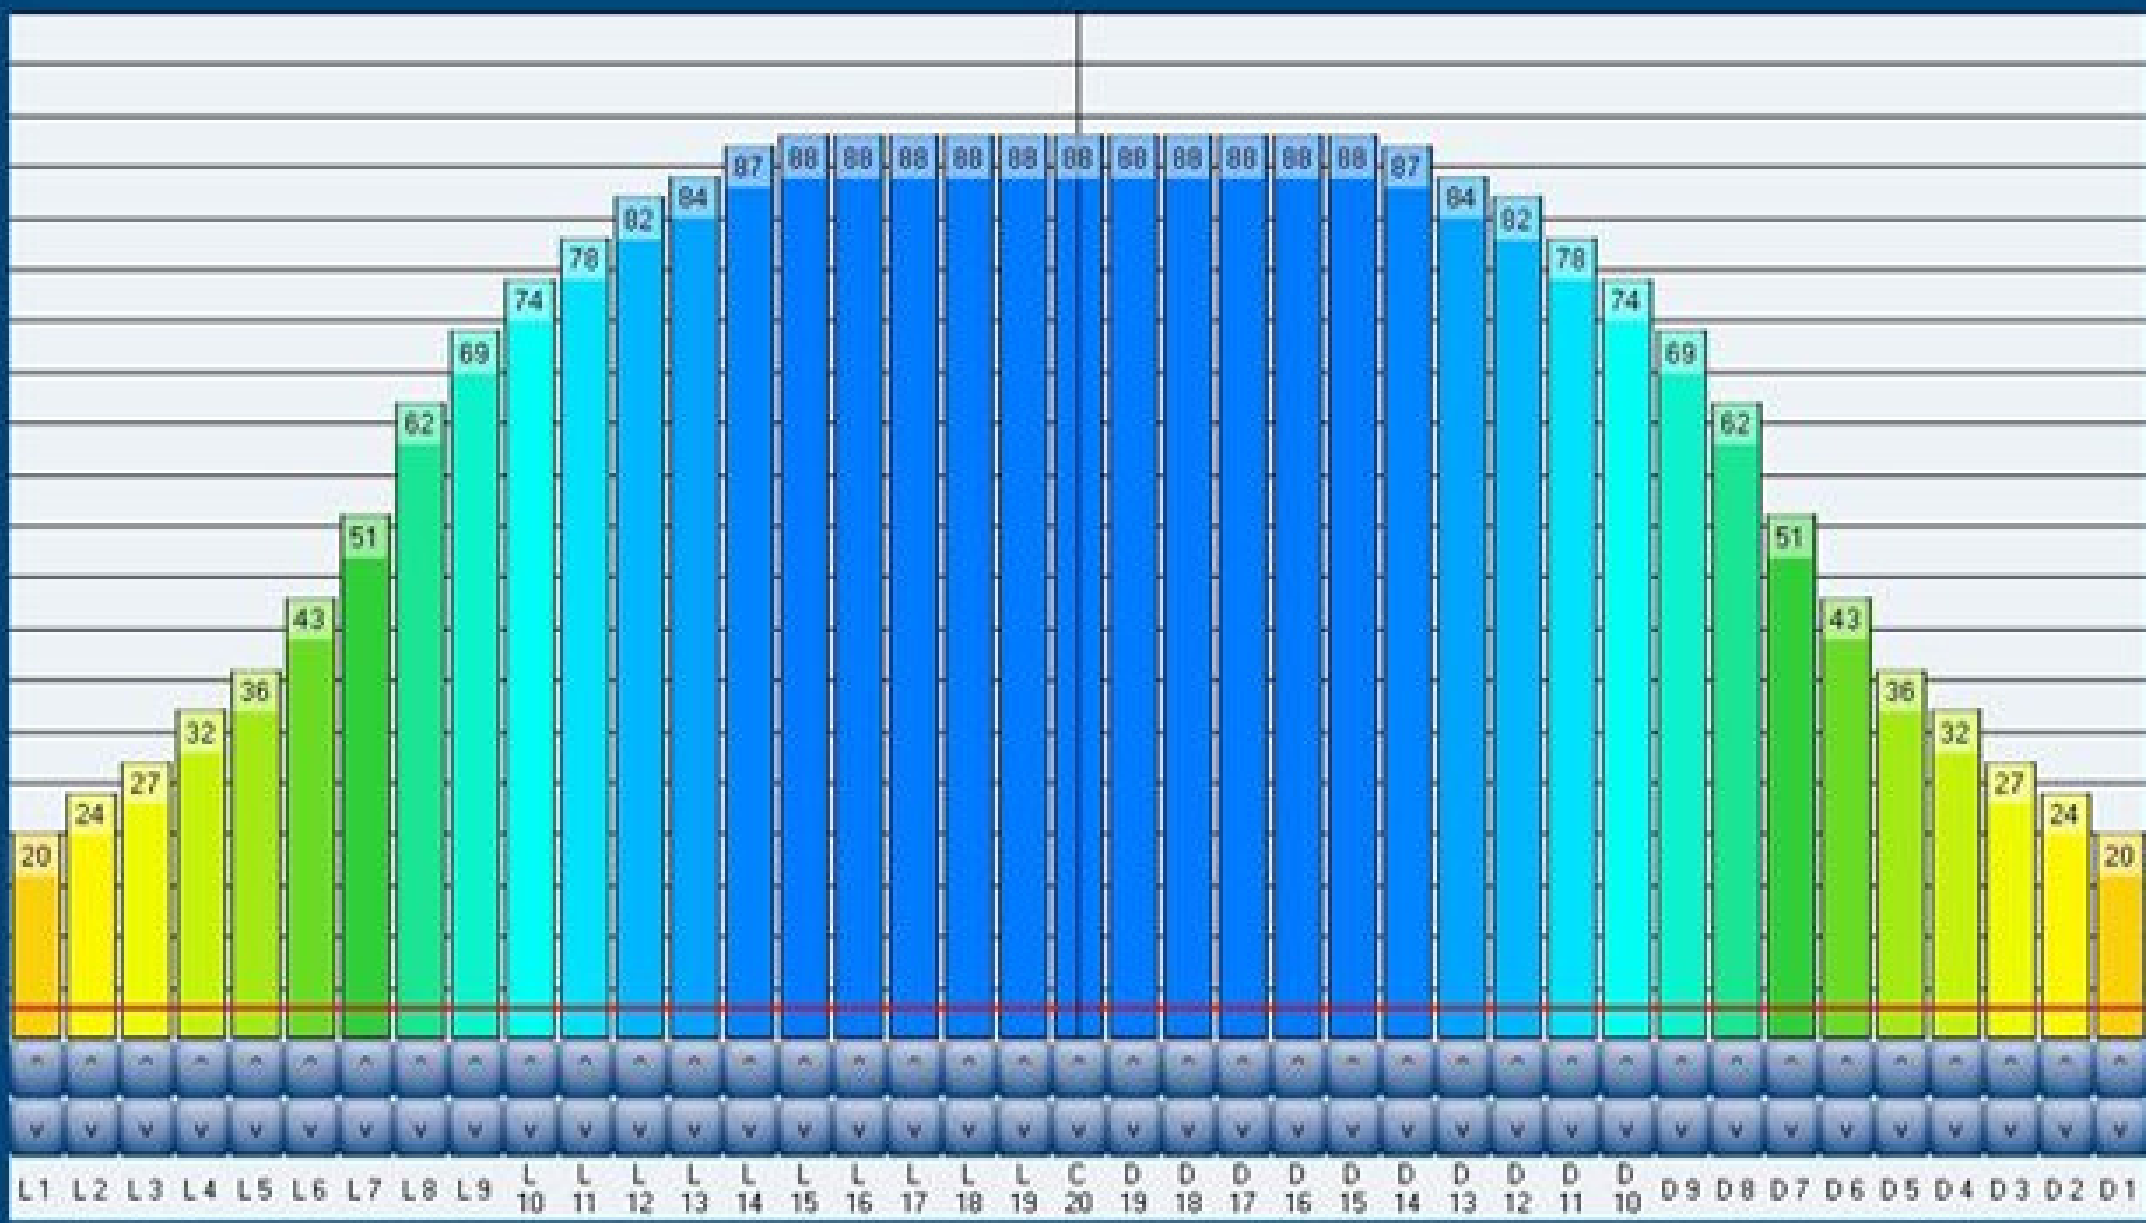

SILVER\_2015

Modalità

- Rimozione Sporco & Olio  Applicazione olio  Rimozione Sporco

Speed

- Quick Clean  Max Clean

Inizio Spuzzo detergente  Feet

Inizio squeeze  Feet

Start Conditioning  Inches

Operazioni d'ivite

- Si  No

Ultimo aggiornamento 21/03/2015 22:57

|        | Average | Ratio   |
|--------|---------|---------|
| Left   | 37.8    | 2.3 : 1 |
| Right  | 37.8    | 2.3 : 1 |
| Centre | 88.0    |         |

Cancel OK

|        | Average | Ratio   |
|--------|---------|---------|
| Left   | 16.8    | 4.1 : 1 |
| Right  | 16.8    | 4.1 : 1 |
| Centre | 69.6    |         |

Cancel OK

|        | Average | Ratio |
|--------|---------|-------|
| Left   | 11.8    | 4.0:1 |
| Right  | 11.8    | 4.0:1 |
| Centre | 47.0    |       |

Cancel OK

|        | Average | Ratio |
|--------|---------|-------|
| Left   | 7.0     | 4.0:1 |
| Right  | 7.0     | 4.0:1 |
| Centre | 28.0    |       |

Cancel OK

|        | Average | Ratio   |
|--------|---------|---------|
| Left   | 0.4     | 2.5 : 1 |
| Right  | 0.4     | 2.5 : 1 |
| Centre | 1.0     |         |