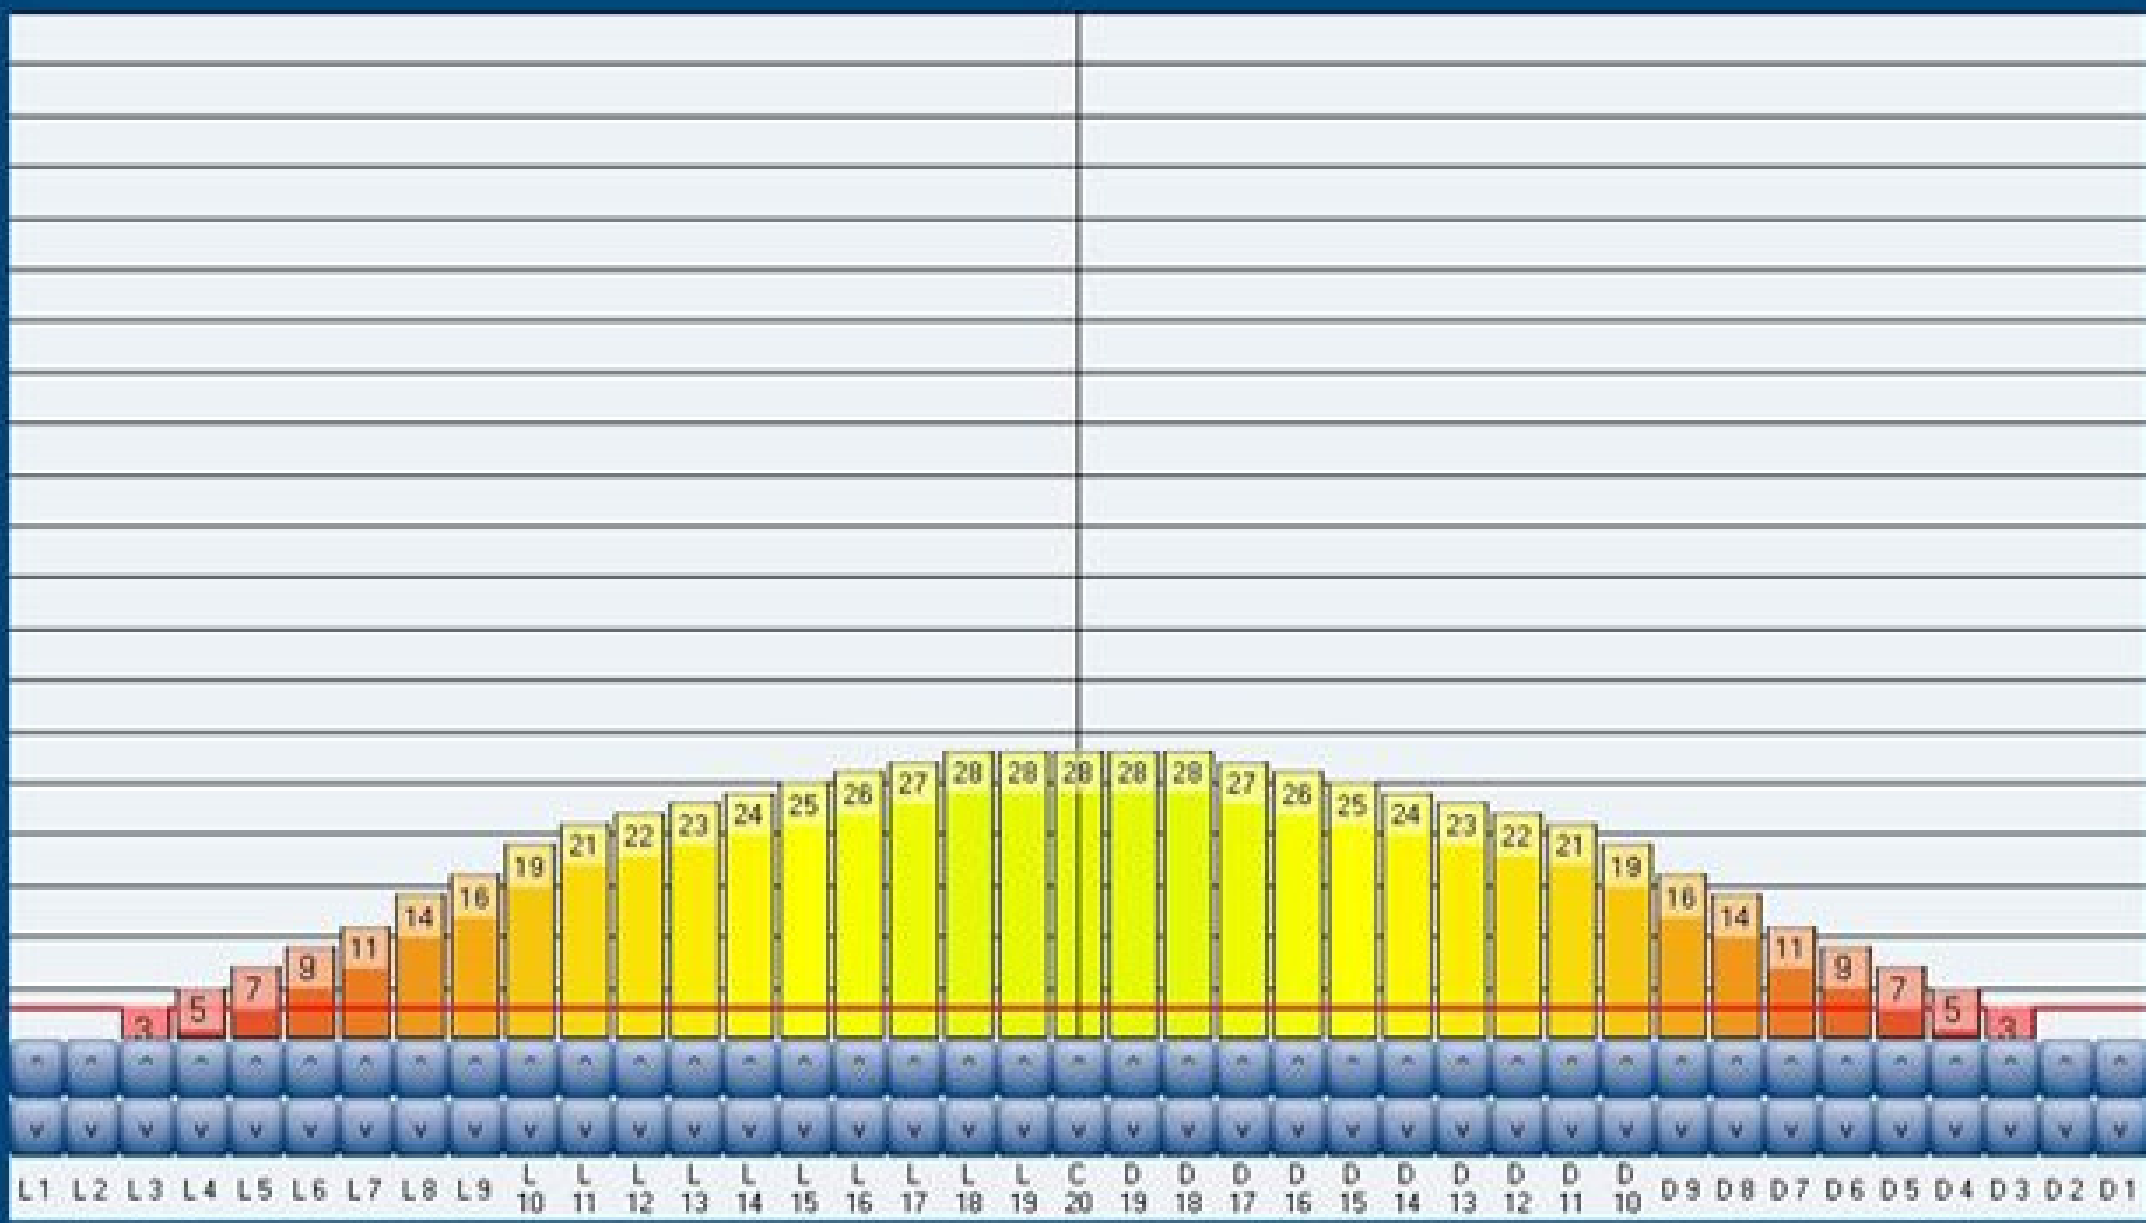

Operazioni d'ivite

- Si  No

Ultimo aggiornamento 21/03/2015 22:57

|        | Average | Ratio   |
|--------|---------|---------|
| Left   | 37.8    | 2.3 : 1 |
| Right  | 37.8    | 2.3 : 1 |
| Centre | 88.0    |         |

Cancel OK

|        | Average | Ratio   |
|--------|---------|---------|
| Left   | 16.8    | 4.1 : 1 |
| Right  | 16.8    | 4.1 : 1 |
| Centre | 69.6    |         |

Cancel OK

|        | Average | Ratio |
|--------|---------|-------|
| Left   | 11.8    | 4.0:1 |
| Right  | 11.8    | 4.0:1 |
| Centre | 47.0    |       |

Cancel OK

|        | Average | Ratio |
|--------|---------|-------|
| Left   | 7.0     | 4.0:1 |
| Right  | 7.0     | 4.0:1 |
| Centre | 28.0    |       |

Cancel OK

|        | Average | Ratio   |
|--------|---------|---------|
| Left   | 0.4     | 2.5 : 1 |
| Right  | 0.4     | 2.5 : 1 |
| Centre | 1.0     |         |