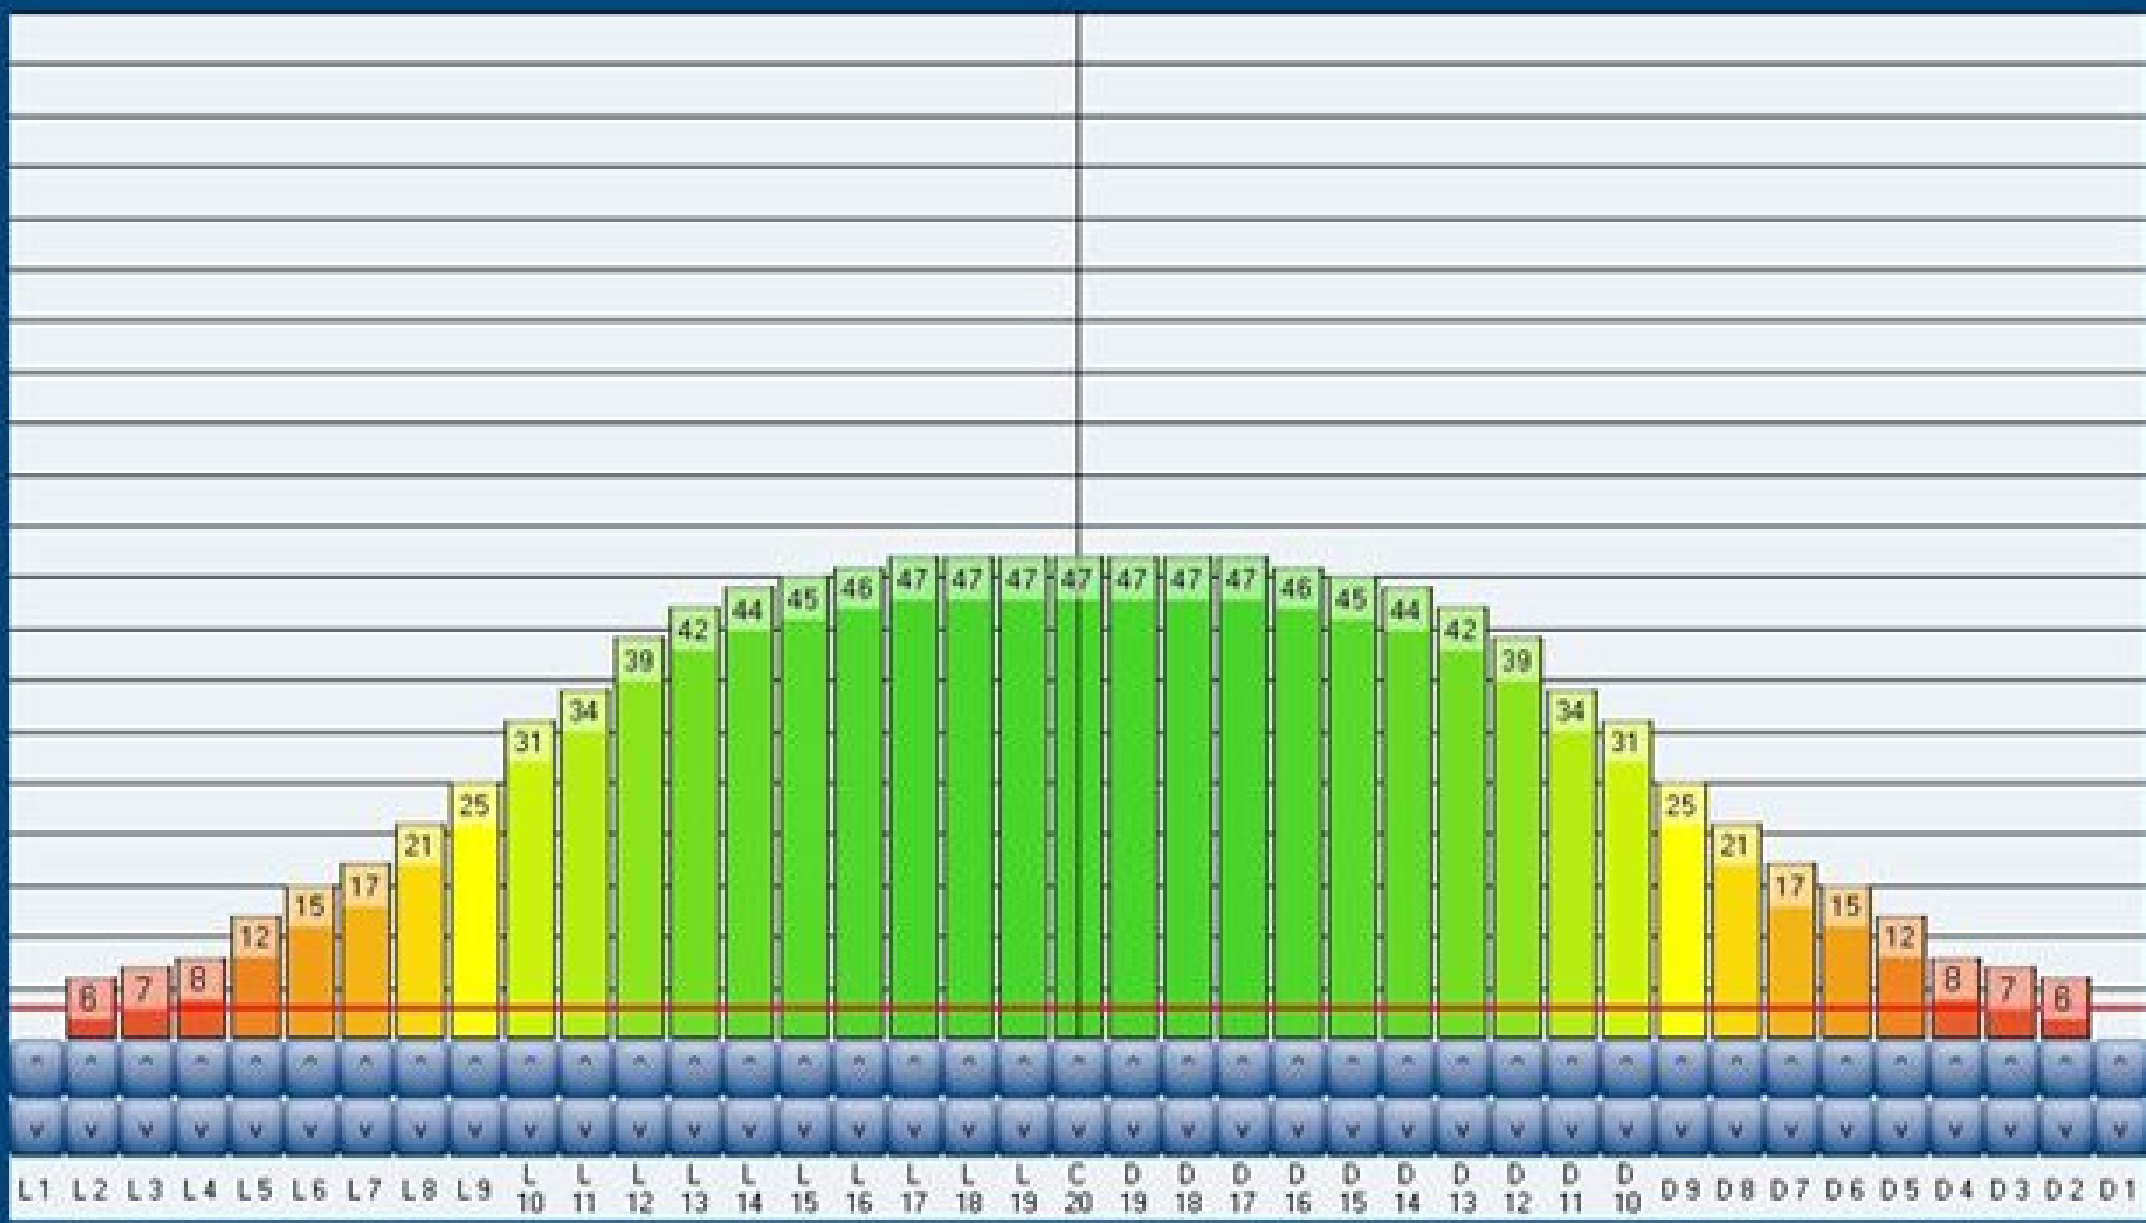

SILVER\_2015

Modalità

- Rimozione Sporco & Olio  Applicazione olio  Rimozione Sporco

Speed

- Quick Clean  Max Clean

Inizio Spuzzo detergente  Feet

Inizio squeeze  Feet

Start Conditioning  Inches

Operazioni d'ivite

- Si  No

Ultimo aggiornamento 21/03/2015 22:57

|        | Average | Ratio   |
|--------|---------|---------|
| Left   | 37.8    | 2.3 : 1 |
| Right  | 37.8    | 2.3 : 1 |
| Centre | 88.0    |         |

Cancel OK

|        | Average | Ratio   |
|--------|---------|---------|
| Left   | 16.8    | 4.1 : 1 |
| Right  | 16.8    | 4.1 : 1 |
| Centre | 69.6    |         |

Cancel OK

|        | Average | Ratio |
|--------|---------|-------|
| Left   | 11.8    | 4.0:1 |
| Right  | 11.8    | 4.0:1 |
| Centre | 47.0    |       |

Cancel OK

|        | Average | Ratio |
|--------|---------|-------|
| Left   | 7.0     | 4.0:1 |
| Right  | 7.0     | 4.0:1 |
| Centre | 28.0    |       |

Cancel OK

|        | Average | Ratio   |
|--------|---------|---------|
| Left   | 0.4     | 2.5 : 1 |
| Right  | 0.4     | 2.5 : 1 |
| Centre | 1.0     |         |